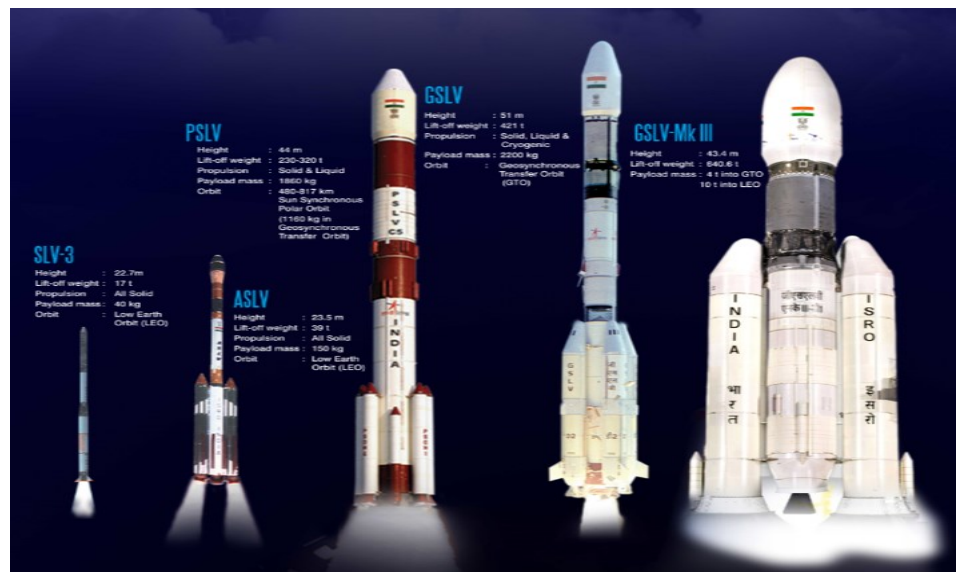

Indian Space Research Organisation

Exhibits at Vibrant Gujarat Global Trade Show-2019

Gaganyaan

Orbital Module

Crew Module

CM-Display System

Launch Vehicles

Applications

Search & Rescue

Disaster Management

NavIC Messaging

SIZE :- 100X60 MTR