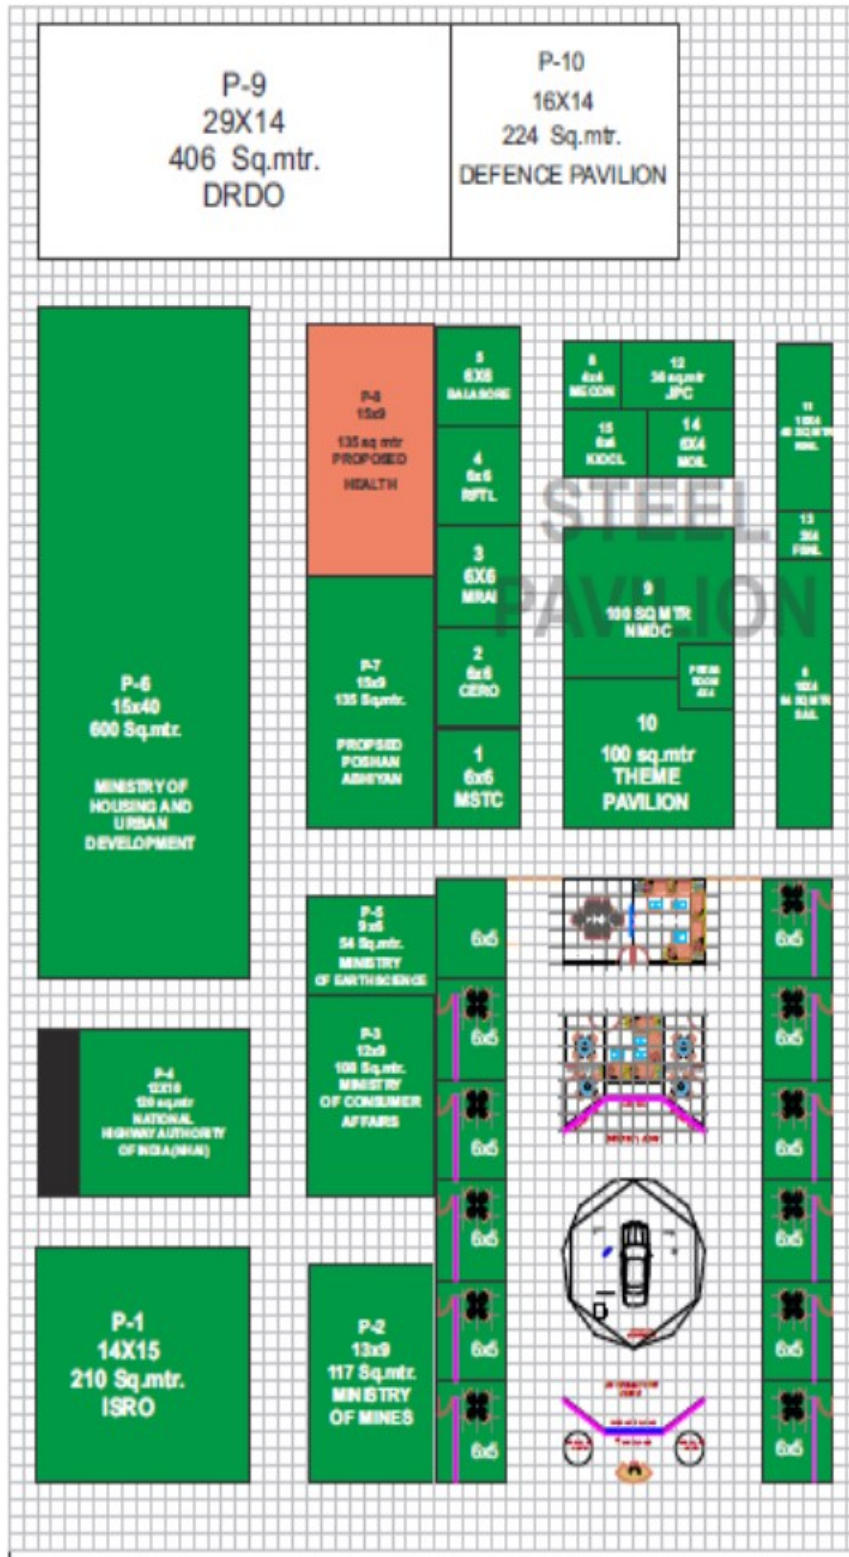

Indian Space Research Organisation

Exhibits at Vibrant Gujarat Global Trade Show-2019

Gaganyaan

Orbital Module

Crew Module

CM-Display System

Launch Vehicles

Applications

Search & Rescue

Disaster Management

NavIC Messaging

SIZE :- 100X60 MTR