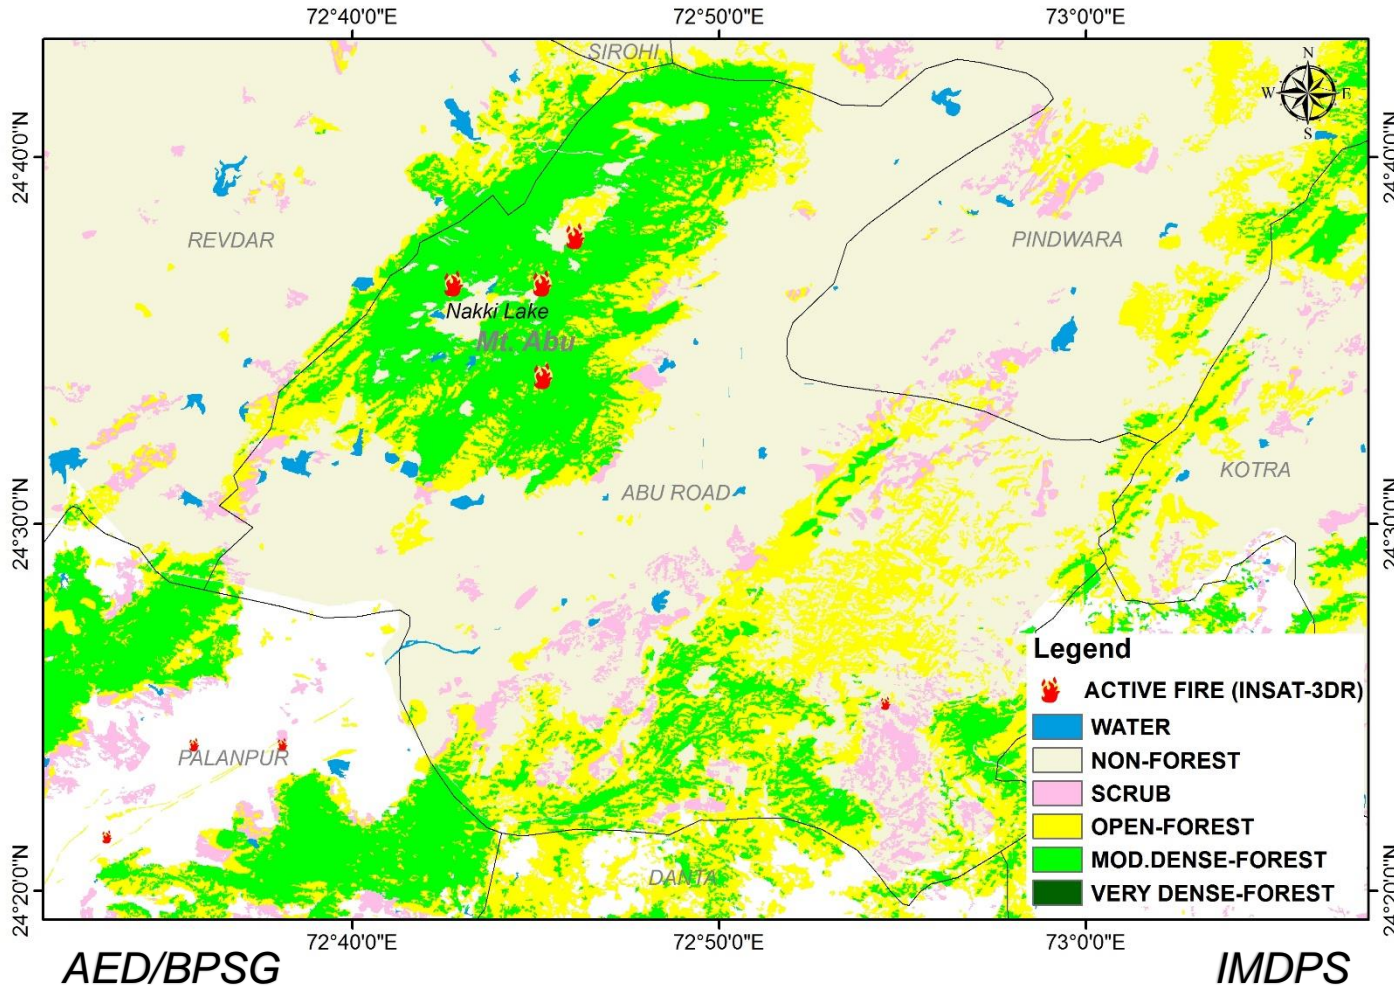

Forest Fire in Mt. Abu detected by INSAT-3DR Imager

A forest fire broke in the hills of Mount Abu on Friday morning (14th April, 2017) which is captured by fire product from INSAT-3D.

Fire Detection Time (3DR)

13-APR-2017 23:03:55 UTC
14-APR-2017 00:33:56 UTC
14-APR-2017 12:03:55 UTC
14-APR-2017 12:33:55 UTC
14-APR-2017 13:33:55 UTC
14-APR-2017 14:33:54 UTC
14-APR-2017 15:03:55 UTC
14-APR-2017 17:03:54 UTC
14-APR-2017 22:33:54 UTC

EPSA, Space Applications Centre, ISRO, Ahmedabad

Active forest fire points are detected on 14th April, 2017 to 15th April, 2017 (local time)

MOSDAC/SAC

Active Forest Fire detected in Mt. Abu by INSAT-3DR & INSAT-3D Imager (14th April, 2017 to 15th April, 2017)

HIGHLIGHTS

- **Forest fire broke in the hills of Mount Abu on 14th April, 2017 which is well detected by INSAT-3DR system based fire product.**
- **Bambi buckets are used by IAF Helicopters for taking water from Nakki Lake in order to douse the fire. As the operations began the fire detection diminished and there are no fire points on 15th April, 2017. However, fire of small sizes scattered over hill were reported which were undetected due to coarse resolution (4x4km).**
- **Interestingly, MODIS could not detect any fire but VIIRS detected many fires around fire points also detected by INSAT-3DR and 3D system.**